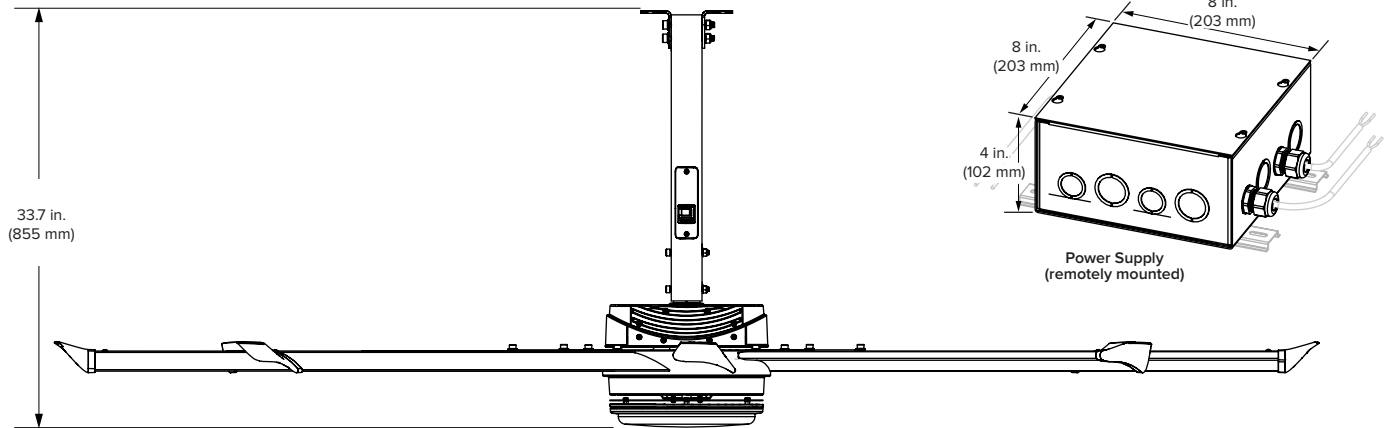

ESSENCE LED

A TRULY BRILLIANT ADDITION

Pictured with a 2 ft (610 mm) extension tube

Technical Specifications

Model Number	CCT	Max Output at Input Power	Wattage	Efficacy	Output	Rated Lifetime	CRI
White: 005792-266-03-267 Silver: 005792-267-03-001	3000 K	0.64 A @ 120 VAC, 50/60 Hz 0.26 A @ 240 VAC, 50/60 Hz	67 W @ 110 V 62 W @ 240-277 V	68-100 lm/W	Dimmable up to 5,000 lumens	Up to 54,000 hours	80-85
White: 005792-266-04-267 Silver: 005792-267-04-001	4000 K	0.25 A @ 277 VAC, 50/60 Hz					

Construction Features

Power Supply	Controls	Installation	Certifications	Environment	Accessories
Dedicated power supply (remotely mounted) so the light can be controlled independently from the fan	Operate the light separately or integrate control into your existing lighting grid	Easily installs on fan for seamless integration	 Certified to UL STD 1598	Suitable for indoor spaces	Optional dimmer